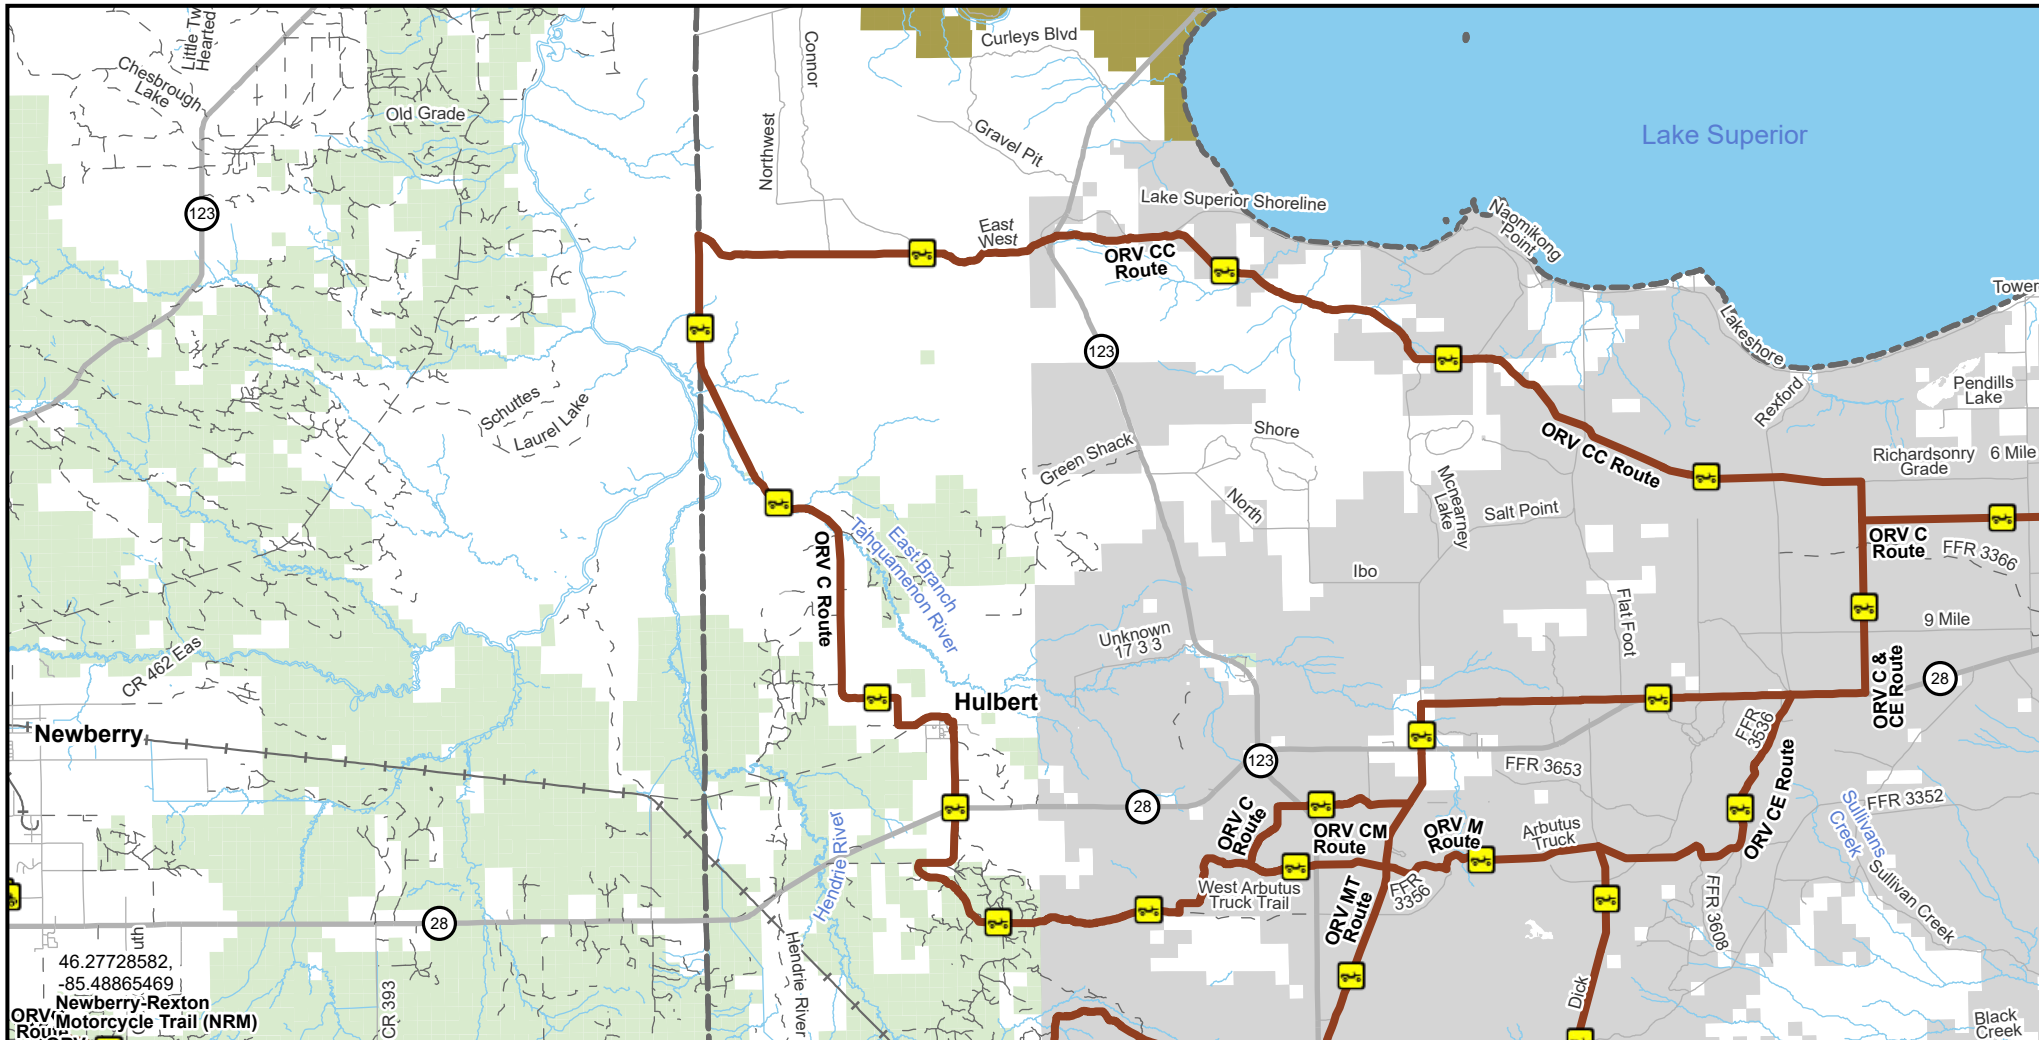

ORV C, CC, CE, CM & M Routes -- Strongs, Hulbert

Luce & Chippewa Counties, Michigan

ORV C Route Map Index: 02 of 1-08c

Advisory: Trails and Routes have two-way traffic.
Disclaimer: Trails shown on this map are an approximate representation of the trail system at the time of publication and may not reflect current ground conditions. Stay on signed trails only!

- Parking Lot
- Motorcycle Trails
- ORV Routes
- ORV Trails
- DNR Motorcycle Trail 24 Inch Maximum Width
- ORV Route (72 Inch) ORVs of all sizes including off-road motorcycles. ORV license and trail permit required unless licensed by the Secretary of State.
- Highway
- Paved Road
- Gravel or Dirt Road
- Railroad
- Michigan State Park
- DNR-managed land
- Federally-managed land
- County

Description: xx Miles

Updated: 06/18/2026

If you need assistance with this map, please email DNR-Trails@michigan.gov.